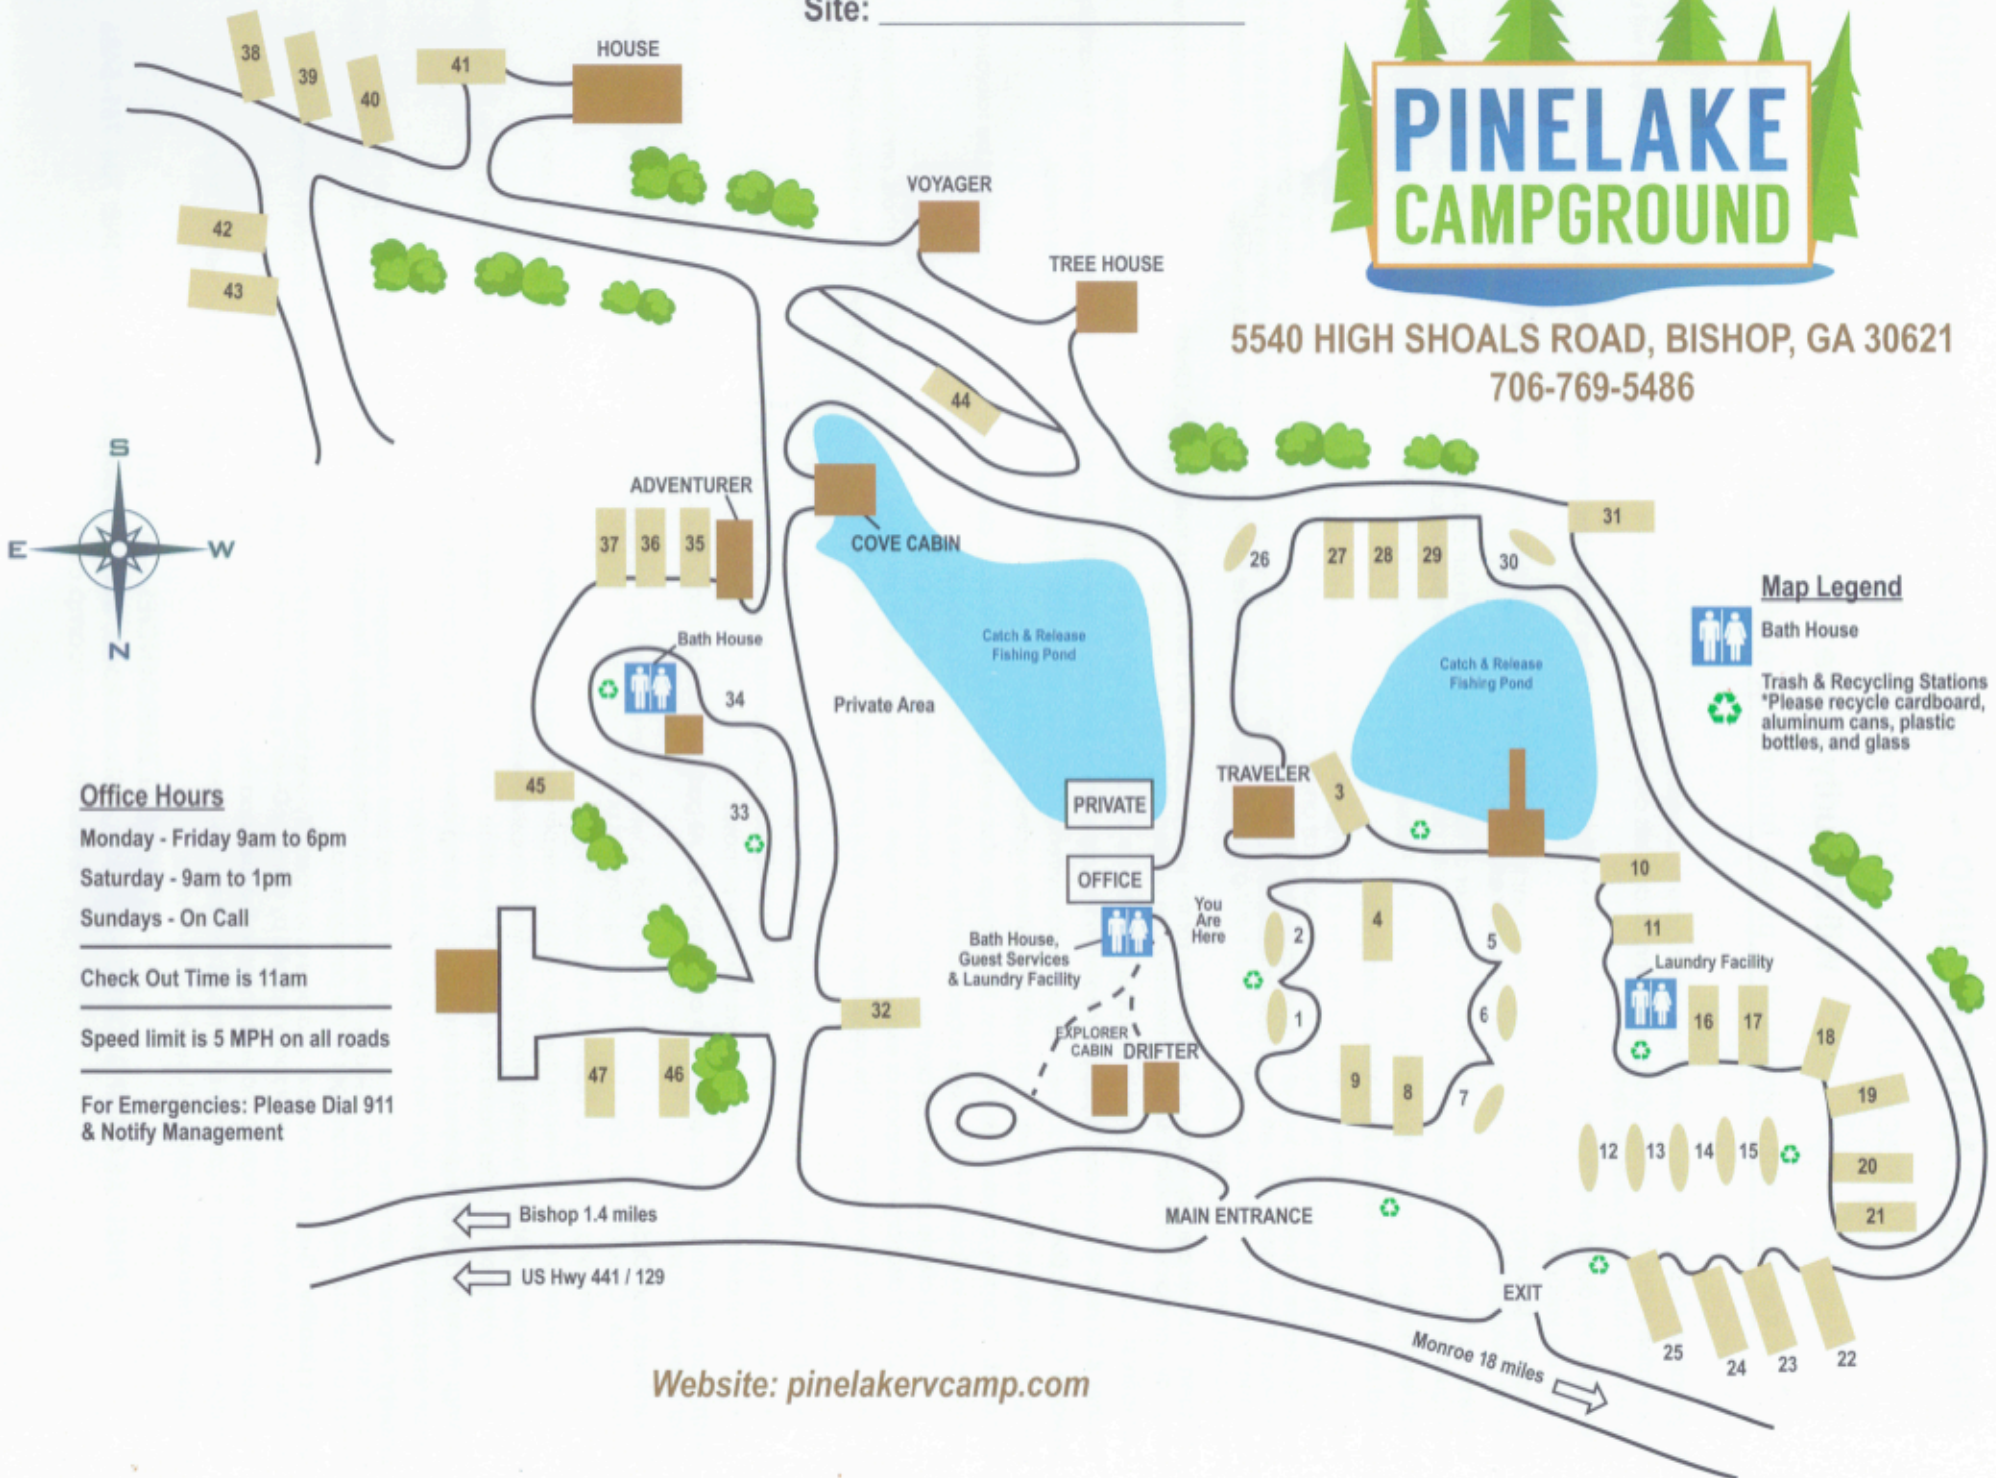

5540 HIGH SHOALS ROAD, BISHOP, GA 30621
706-769-5486

Site: _____

Office Hours

Monday - Friday 9am to 6pm

Saturday - 9am to 1pm

Sundays - On Call

Check Out Time is 11am

Speed limit is 5 MPH on all roads

For Emergencies: Please Dial 911
& Notify Management

Map Legend

Bath House

Trash & Recycling Stations
*Please recycle cardboard,
aluminum cans, plastic
bottles, and glass

Website: pinelakercamp.com